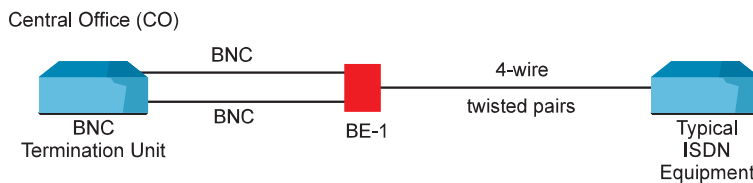

DESCRIPTION

- The BE-1 Balun (coax to twisted pair converter) enables any E1 equipment with coax interface to operate over two twisted pairs (4-wire interface), as shown in *Figure 1*.
- Two BE-1 units back-to-back allow 4-wire ISDN equipment to operate over existing coax cables (see *Figure 2*).
- BE-1 is insensitive to the direction of the signal, allowing transmit and receive lines to be reversed without affecting operation.
- BE-1 is a miniature, lightweight Balun. It operates without AC or DC power and provides up to 1000V isolation voltage for protection against AC and DC overvoltage on the line.

BE-1

Coax to Twisted Pair Converter for E1

SPECIFICATIONS

- **Standards**
Supports ITU G.703 pulse mask on unbalanced and balanced sides
- **Data rate: 2.048 Mbps**
- **Unbalanced Interface**
Line impedance:
75Ω, unbalanced
Connectors:
2 x BNC (female or male)
(see *Ordering*)
- **Balanced Interface**
Line impedance:
120Ω, balanced
Connector:
RJ-45, 8-pin

Environment

Temperature:
0-50°C / 32-122°F
Humidity:
up to 90%, non-condensing

ORDERING

BE-1/M for BNC male connectors
BE-1/F for BNC female connectors

APPLICATION

Figure 1. ISDN Primary Rate from Carrier

Figure 2. ISDN over Existing Coax Cables