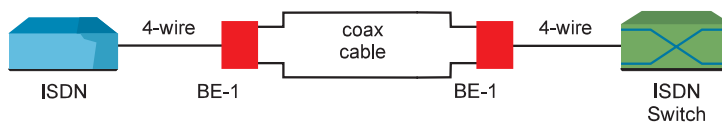

BE-1

Coax to Twisted Pair Converter for E1

FEATURES

- Conversion between coax interface and twisted pairs for E1 applications (2.048 Mbps)
- Enables standard ISDN primary rate installation over existing coax cables
- No AC or DC power required
- Insensitive to signal direction
- Immediate installation
- Miniature, lightweight Balun

DESCRIPTION

- The BE-1 Balun (coax to twisted pair converter) enables any E1 equipment with coax interface to operate over two twisted pairs (4-wire interface), as shown in *Figure 1*.
- Two BE-1 units back-to-back allow 4-wire ISDN equipment to operate over existing coax cables (see *Figure 2*).
- BE-1 is insensitive to the direction of the signal, allowing transmit and receive lines to be reversed without affecting operation.
- BE-1 is a miniature, lightweight Balun. It operates without AC or DC power and provides up to 1000V isolation voltage for protection against AC and DC overvoltage on the line.

BE-1

Coax to Twisted Pair Converter for E1

SPECIFICATIONS

- **Standards**
Supports ITU G.703 pulse mask on unbalanced and balanced sides
- **Data rate: 2.048 Mbps**
- **Unbalanced Interface**
Line impedance:
75Ω, unbalanced
Connectors:
2 x BNC (female or male)
(see *Ordering*)
- **Balanced Interface**
Line impedance:
120Ω, balanced
Connector:
RJ-45, 8-pin

Environment

Temperature:
0-50°C / 32-122°F
Humidity:
up to 90%, non-condensing

ORDERING

BE-1/M for BNC male connectors
BE-1/F for BNC female connectors

APPLICATION

Figure 1. ISDN Primary Rate from Carrier

Figure 2. ISDN over Existing Coax Cables